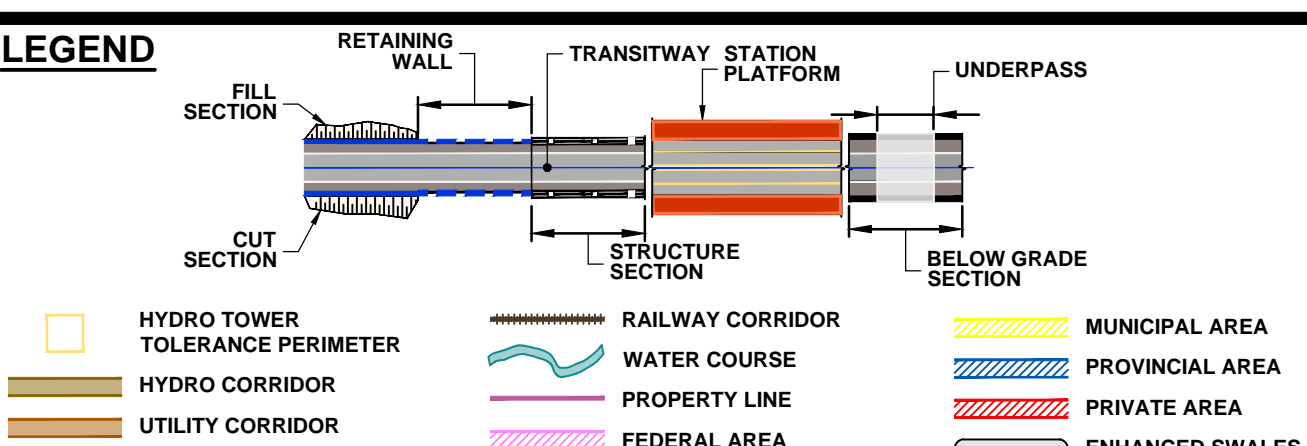

DRAWING NAME: J:\TOR\16234 ON-MTO 407 TRANSITWAY WC TO BRANTTIS General\03 - Drawings\8 - Property\Plates\407 TW4-Plate 51.dwg
CREATED: May 08, 2020, 2:28pm
MODIFIED:

407 TRANSITWAY
WEST OF BRANT STREET TO WEST OF HURONTARIO STREET
G.W.P. 16-20003, CA 2016-E-0038
PROPERTY PLAN
STA. 42+920 TO STA. 43+600

PLATE
51
DATE
11/20/2019