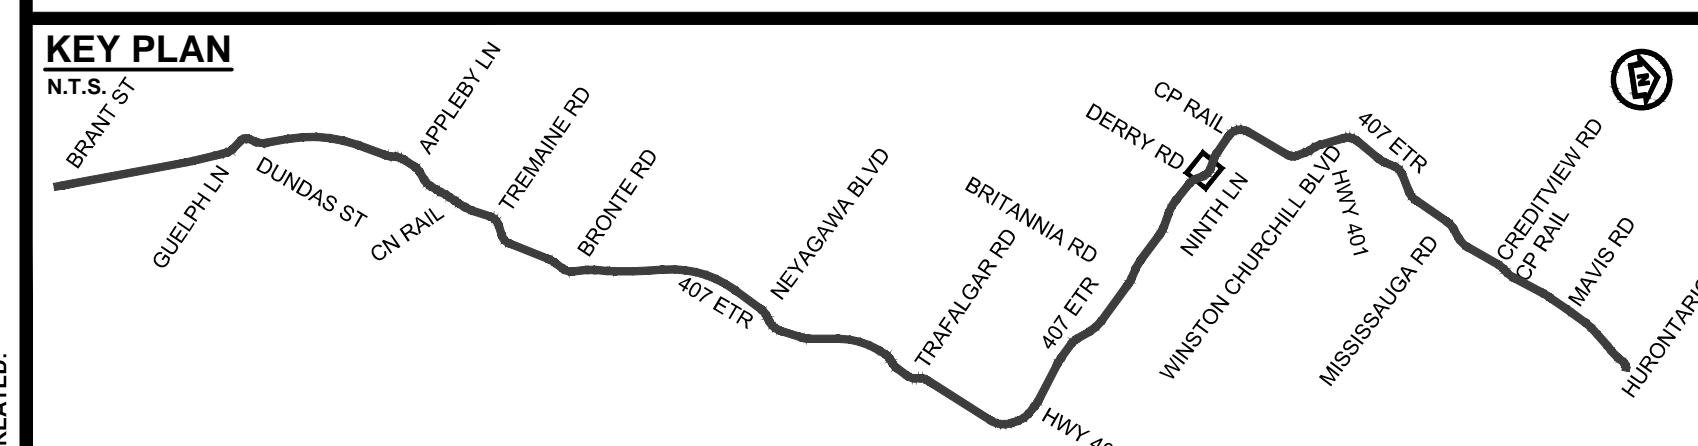

DRAWING NAME: J:\TOR\16234 ON-MTO 407 TRANSITWAY WC TO BRANTTIS General\03 - Drawings\8 - Property\Plates\407 TW4-Plate 51.dwg
CREATED: May 08, 2020, 2:28pm
MODIFIED:

407 TRANSITWAY
WEST OF BRANT STREET TO WEST OF HURONTARIO STREET
G.W.P. 16-20003, CA 2016-E-0038
PROPERTY PLAN
STA. 42+920 TO STA. 43+600

PLATE
51
DATE
11/20/2019